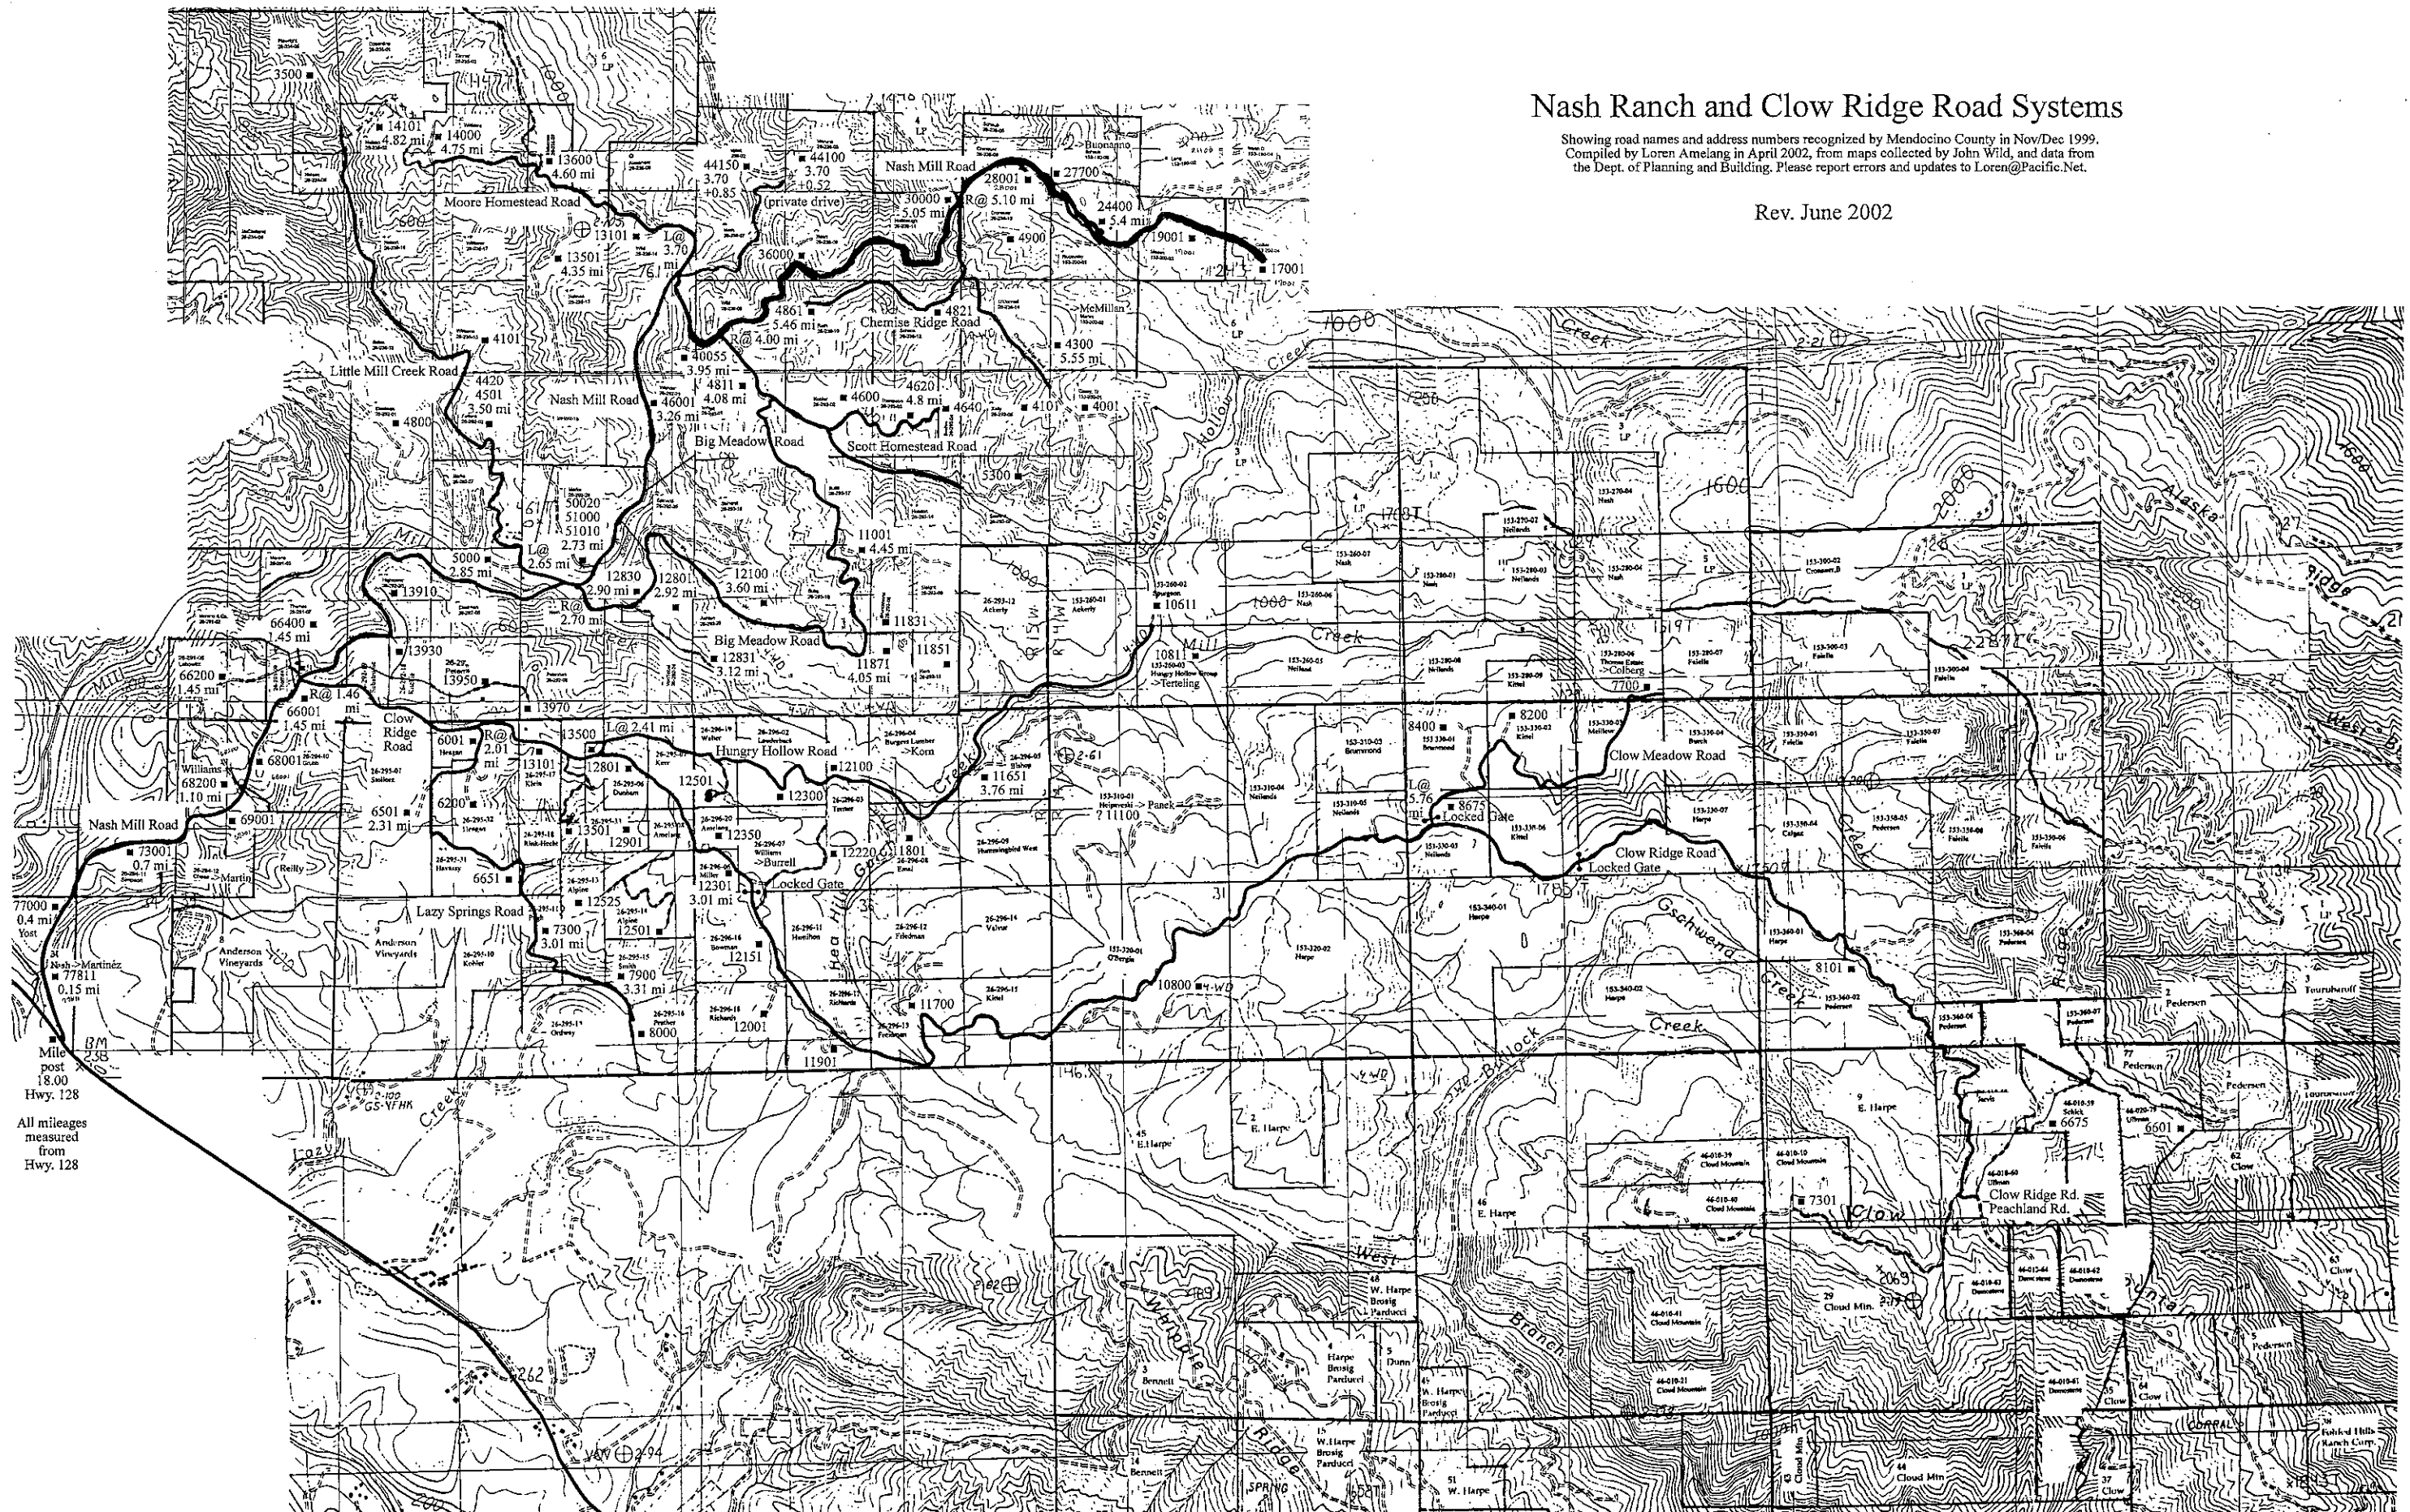

Rev. June 2002

All mileages
measured
from
Hwy. 128

Nash Ranch and Clow Ridge Road Systems

Showing road names and address numbers recognized by Mendocino County in Nov/Dec 1999.
Compiled by Loren Amelang in April 2002, from maps collected by John Wild, and data from
the Dept. of Planning and Building. Please report errors and updates to Loren@Pacfic.Net.

Rev. June 2002

All mileages measured from Hwy. 128