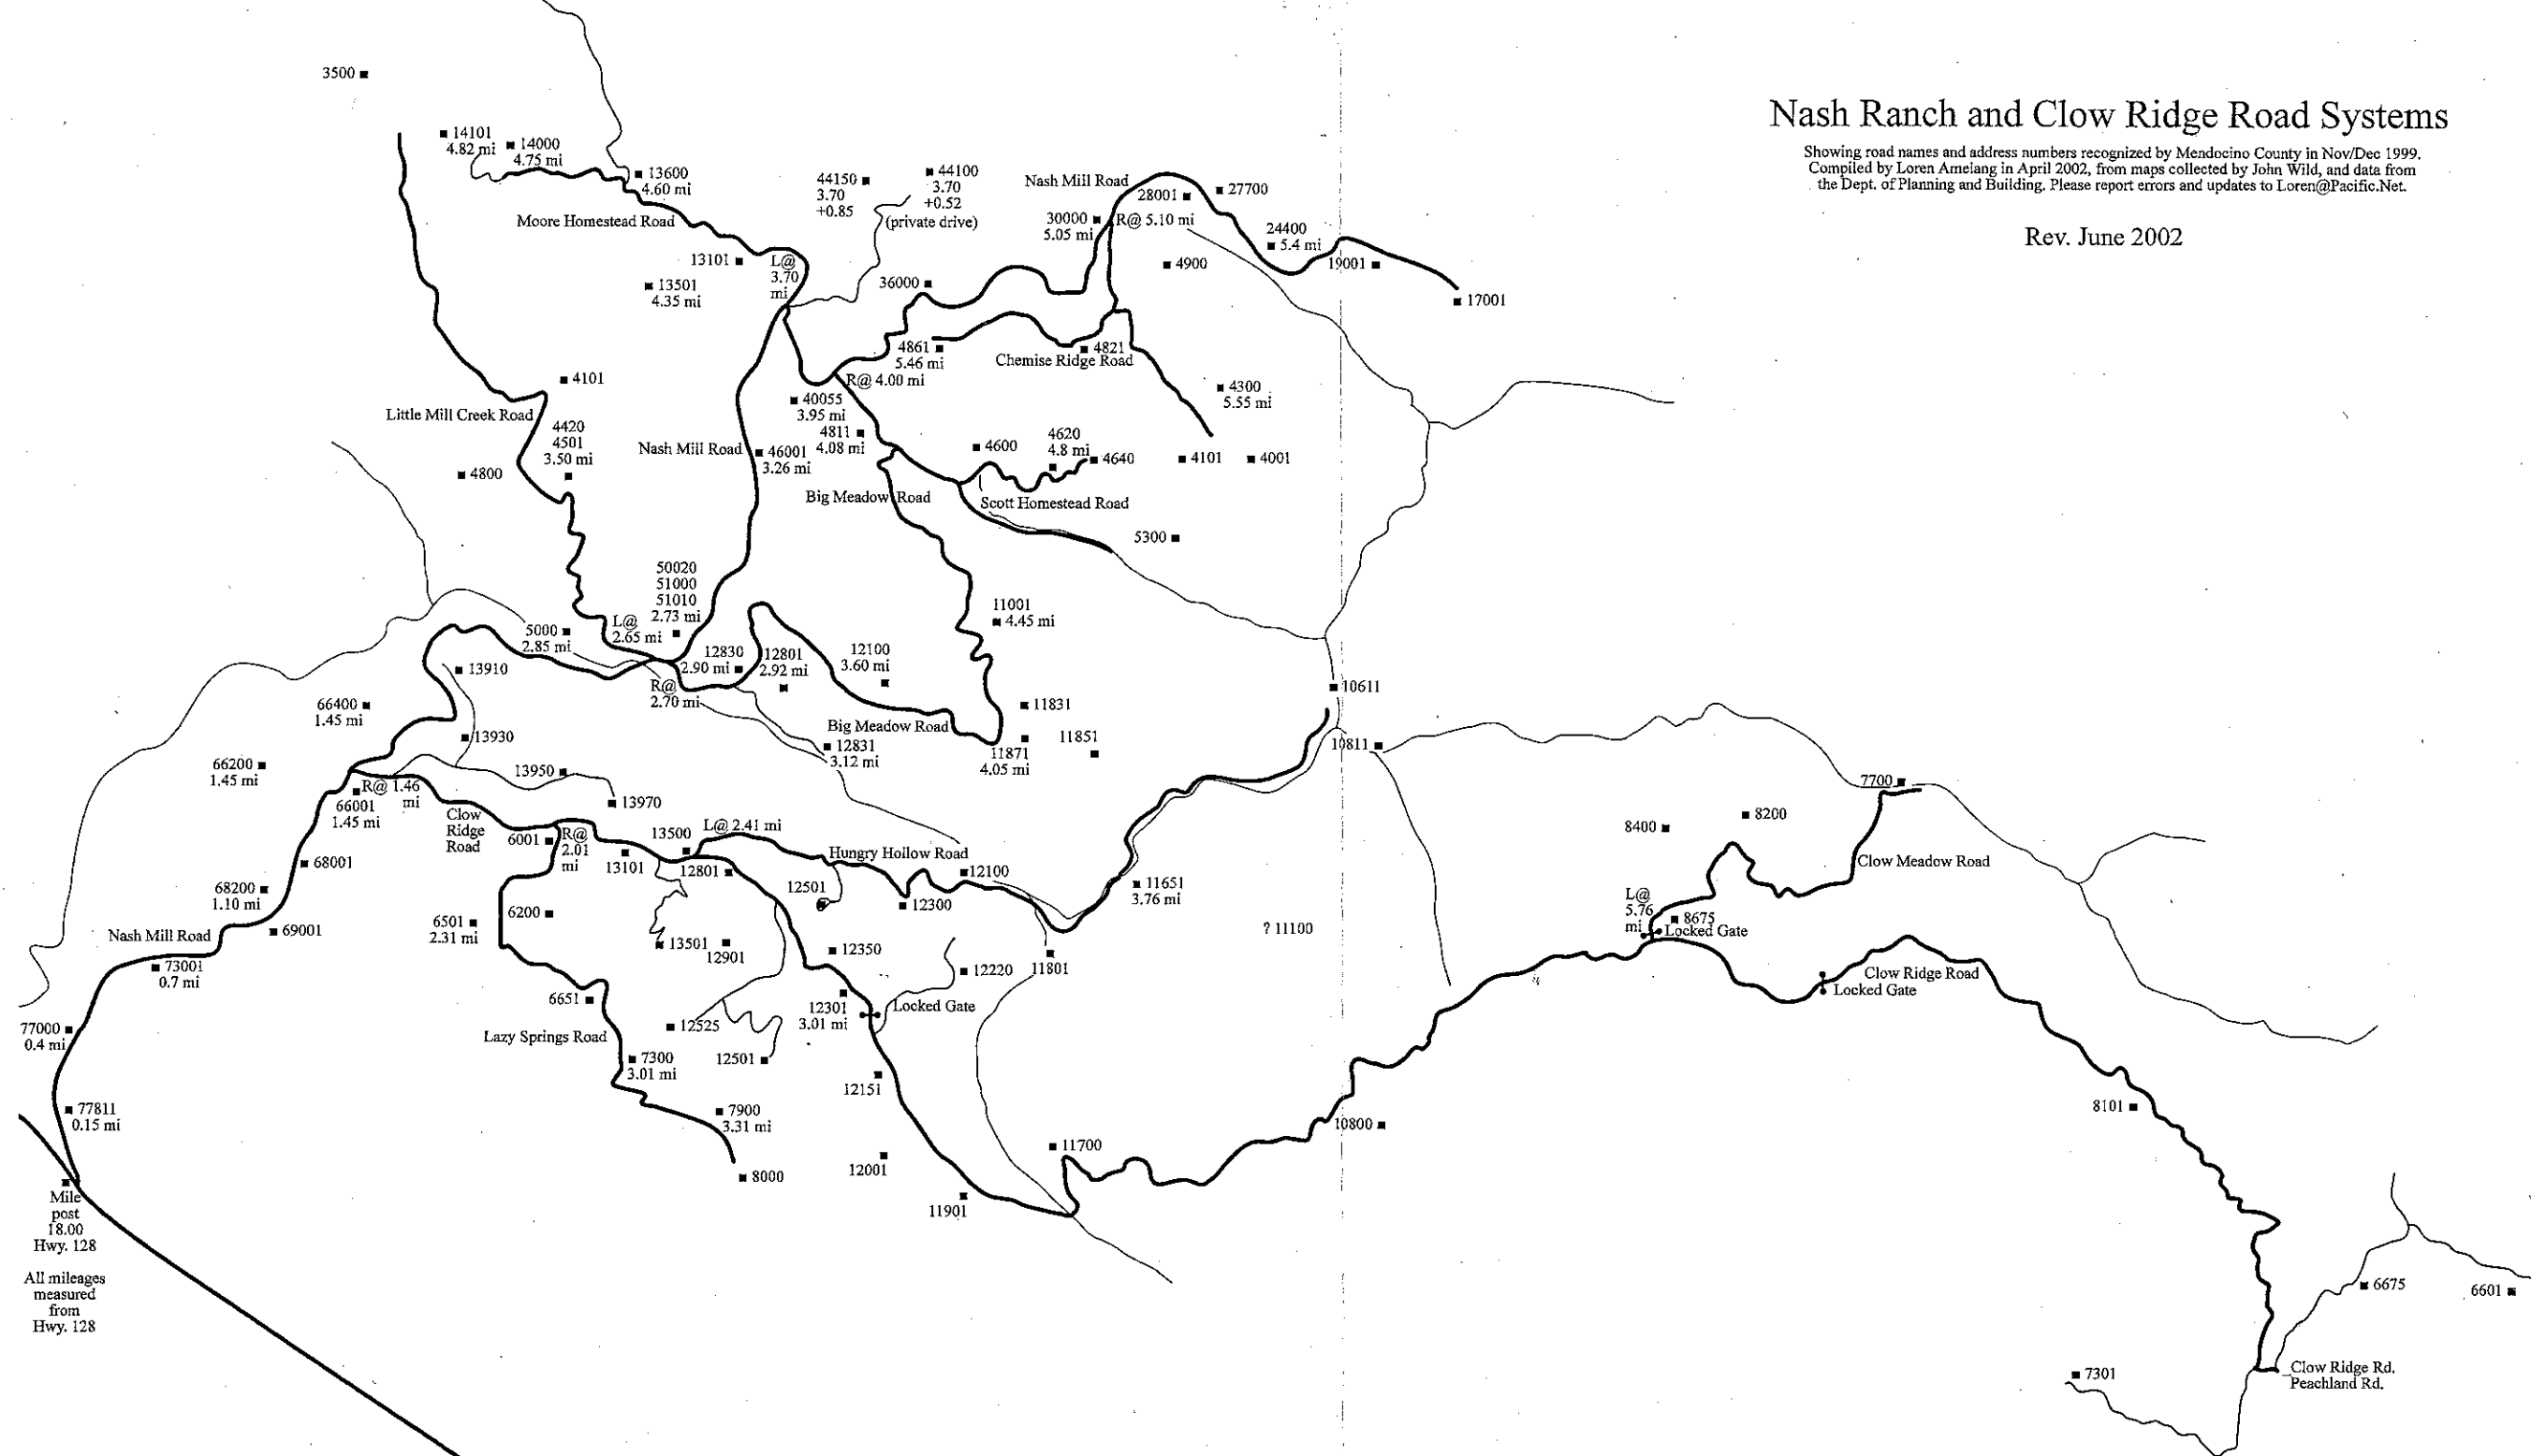

Nash Ranch and Clow Ridge Road Systems

Showing road names and address numbers recognized by Mendocino County in Nov/Dec 1999.
Compiled by Loren Amelang in April 2002, from maps collected by John Wild, and data from
the Dept. of Planning and Building. Please report errors and updates to Loren@Pacific.Net.

Rev. June 2002

All mileages
measured
from
Hwy. 128

Nash Ranch and Clow Ridge Road Systems

Showing road names and address numbers recognized by Mendocino County in Nov/Dec 1999.
Compiled by Loren Amelang in April 2002, from maps collected by John Wild, and data from
the Dept. of Planning and Building. Please report errors and updates to Loren@Pacfic.Net.

Rev. June 2002

All mileages measured from Hwy. 128